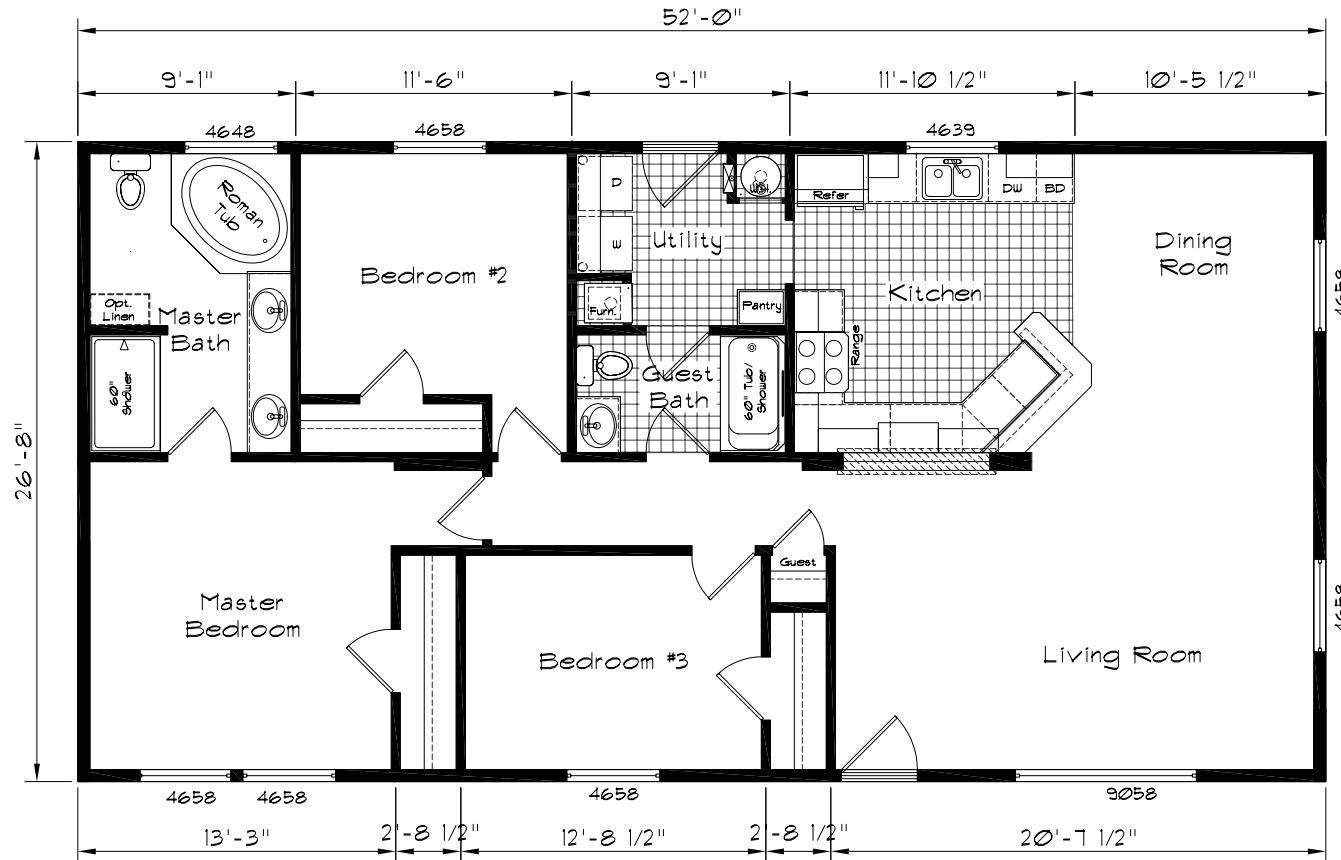

Cedar Canyon

Model: 2065
 3 Bedroom, 2 Bath
 1387 Square Feet
 Floor Size
 52'-0" x 26'-8"